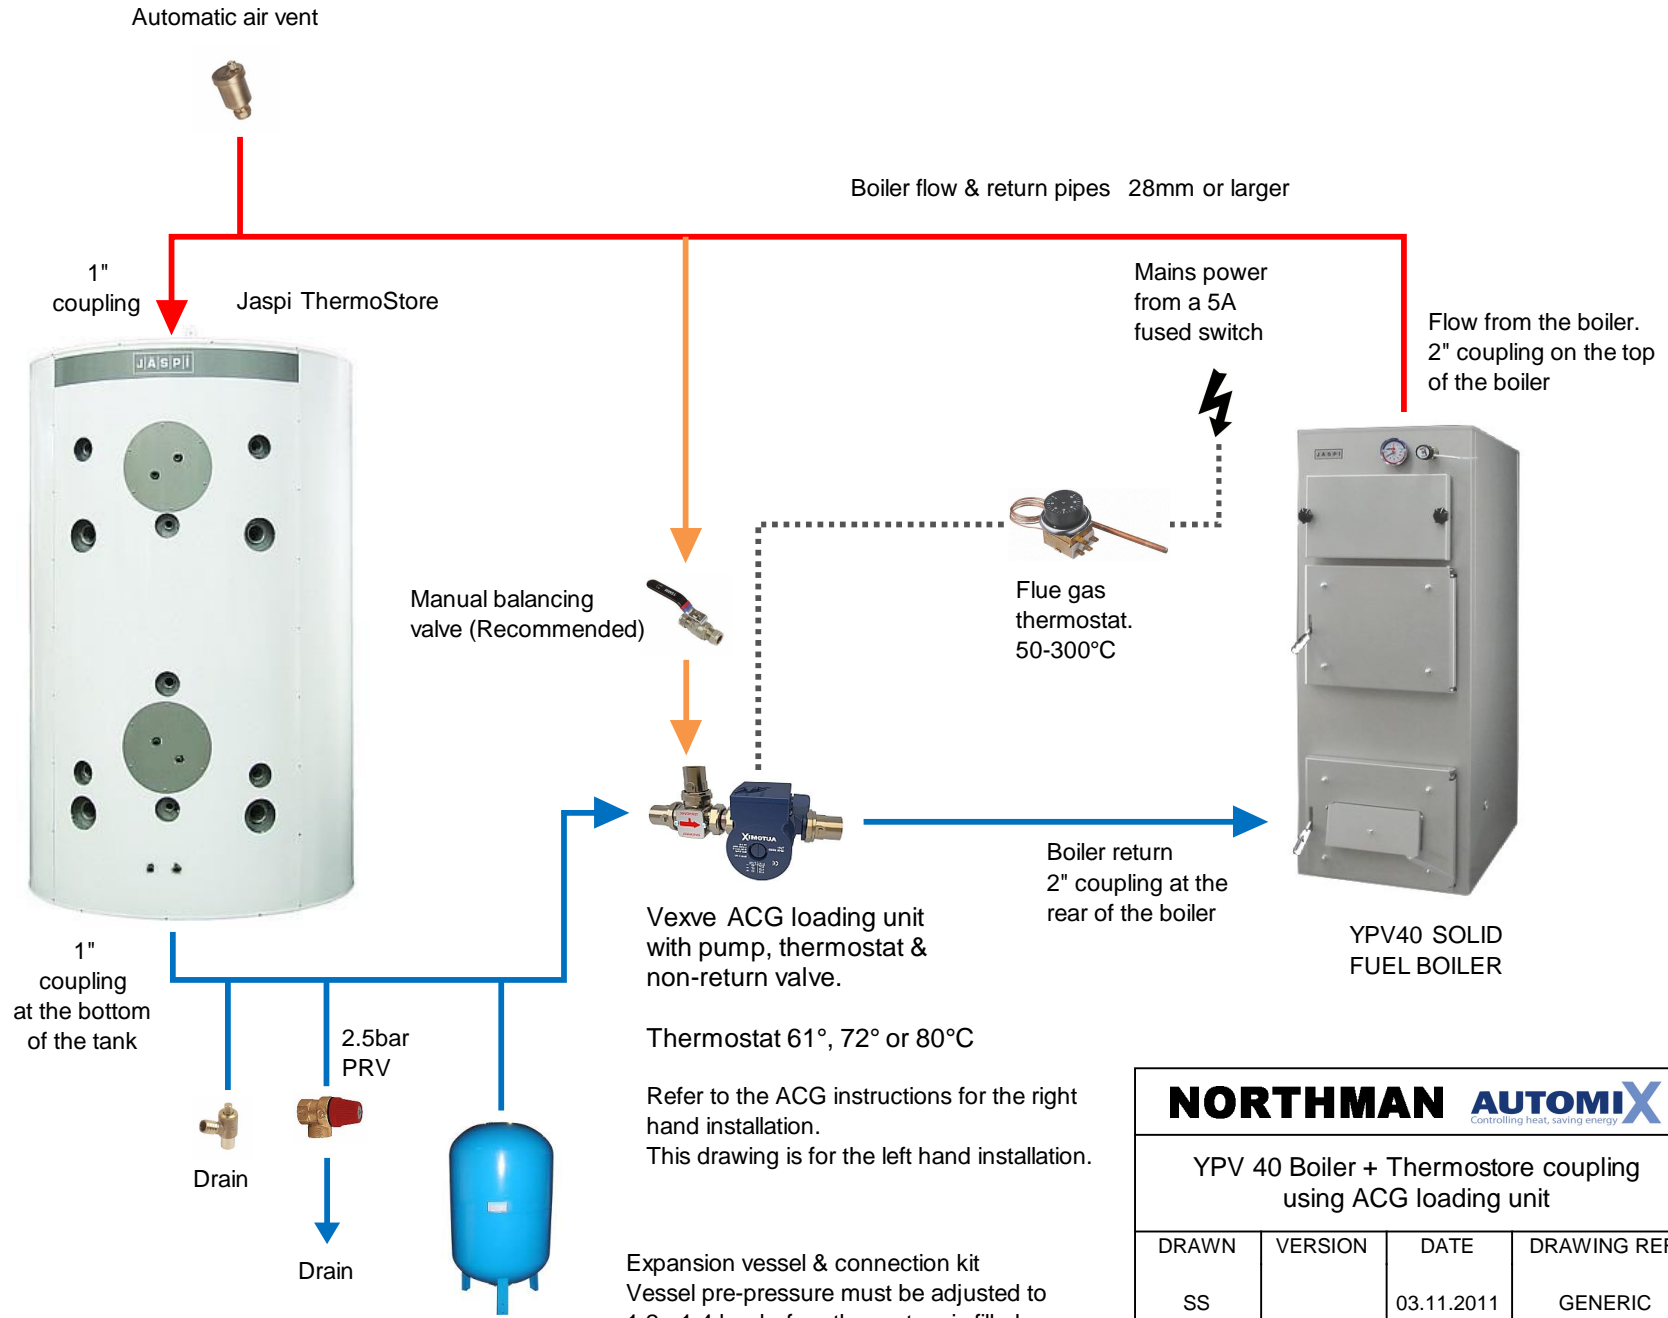

5

NORTHMAN AUTOMIX <small>Controlling heat, saving energy</small>			
YPV 40 Boiler + Thermostore coupling using ACG loading unit			
DRAWN	VERSION	DATE	DRAWING REF.
SS		03.11.2011	GENERIC